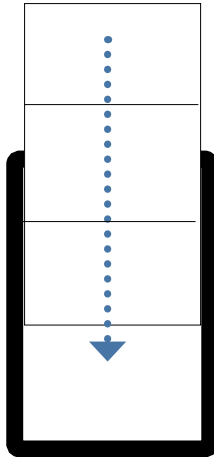

the advertisement guidelines

FULL PAGES

STANDARD

Single page
Portrait view only.
Direct links to website
& email.

PREMIUM

Sliding stack: two
vertically scrolling pages
Portrait view only.
Direct links to website
& email.
Streaming video.

PREMIUM PLUS

Sliding stack: four
vertically scrolling pages
Portrait view only.
Direct links to website
& email.
Streaming video.

OTHER SIZES

THIRD OF A PAGE

Third page adverts.
Static page.
Portrait view only.
Website or email link.

TAP & REVEAL

Quarter page photos
flip to reveal text on
reverse. Single page.
Portrait view only.
Website & email link.

UK & EUR: Contact Maria
E: maria@ashdown.co.uk
T: +44 (0)1903 88 49 88

USA: Contact Sara
E: sara@ashdown.co.uk
T: (605) 646 1100