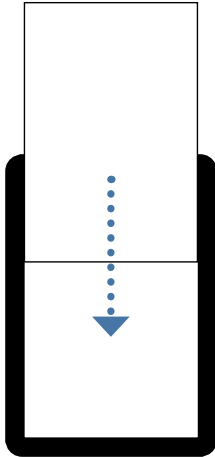

TAP & REVEAL

Flip gallery includes copy, plus 4 links.

Quarter page: £400 Half page: £850

Advertisement Terms and Conditions: ● Rates do not include VAT ● The word "advertisement" will be placed above all ads that, in Publisher's opinion, resemble editorial matter. ● Recognised agencies will be entitled to a ten per cent discount ● Any creative elements produced for an advertisement will incur additional charges. ● Cancellation of advertisements will only be accepted 6 weeks prior to the copy deadline for that booking. ● Publisher is not liable for any failure or delay in publishing any advertisement submitted to it. ● Publisher does not guarantee positioning of advertisements in the Magazine or availability of magazine on specific devices ● Links will only work with an Internet connection ● Ashdown.co.uk reserves the right to repeat an advertisement from a previous issue if the copy is not received by copy deadline. ● Pre-payment is required from first time advertisers. ● All major credit cards are accepted in payment. ● All payments must be made payable to Ashdown Broadcasting.

the advertisement guidelines

FULL PAGES

STANDARD

Single page
Portrait view only.
Direct links to website
& email.

PREMIUM

Sliding stack: two
vertically scrolling pages
Portrait view only.
Direct links to website
& email.
Streaming video.

PREMIUM PLUS

Sliding stack: four
vertically scrolling pages
Portrait view only.
Direct links to website
& email.
Streaming video.

OTHER SIZES

THIRD OF A PAGE

Third page adverts.
Static page.
Portrait view only.
Website or email link.